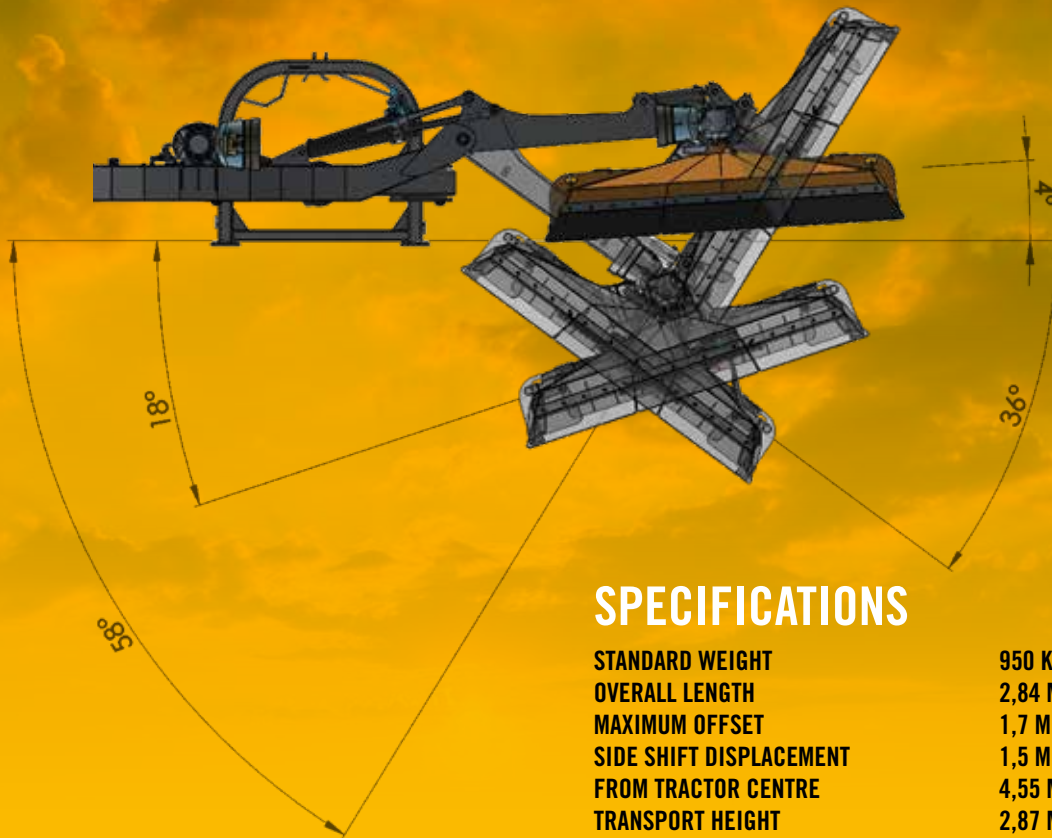

KRONOS

INTRODUCING THE 4TH GENERATION OF CHAIN MULCHERS KRONOS 1700M

THE KRONOS 1700M IS THE MOST ROBUST CHAIN MULCHER ON THE MARKET. IN TERMS OF WEIGHT AND WHEN COMPARED TO COMPETING MACHINES, YOU CAN CLEARLY UNDERSTAND WHY. THE MULCHING HEAD FEATURES A DOUBLE LAYER STRUCTURE, MANUFACTURED FROM HARDOX. THE HEAD IS A PYRAMID DESIGN, ALLOWING FOR DIRT AND DEBRIS TO SIMPLY SLIDE OFF. ADDITIONALLY, AS WITH ALL KRONOS PRODUCTS, ALL COMPONENTS ARE SHOT-BLASTED PRIOR TO BEING POWDER-COATED, IN OUR OWN FACTORY, LOCATED IN KRONOBY (KRUUNUPYY), FINLAND. WHERE KRONOS HAS BEEN PRODUCING QUALITY MACHINES FOR OVER 100 YEARS.

PREDATOR 1700 M

THE MOST ROBUST CHAIN MULCHER ON THE MARKET

ONLY SHAFTS OF THE HIGHEST QUALITY (TYPE 8 & 9) GEARBOXES FROM BONDIOLOI ARE USED.

SHAFTS INSTEAD OF BELTS. TRANSLATES IN TO LOWER MAINTENANCE COSTS, AND REDUCED POWER LOSS FROM TRACTOR TO THE MULCHER.

THE FRONT HOOD CAN BE OPENED MANUALLY, OR OPTIONAL BY HYDRAULIC, TO ALLOW FOR LARGER VOLUMES OF MATERIAL OR SMALL TREES TO ENTER.

AN OPTIONAL HYDRAULIC LEVELING KIT IS AVAILABLE, WHICH ENABLES THE HEAD TO LINE-UP WITH THE TERRAIN, AND ENABLES THE MULCHER TO BE USED FOR BOTH SIDES OF THE DITCH, WITHOUT MAKING GROUND CONTACT.

THE NEW AND IMPROVED DESIGN, AND STREAMLINED SHAPE, HELPS TO IMPROVE MULCHING EFFICIENCY.

KRONOS

SPECIFICATIONS

STANDARD WEIGHT	950 KG
OVERALL LENGTH	2,84 M
MAXIMUM OFFSET	1,7 M
SIDE SHIFT DISPLACEMENT	1,5 M
FROM TRACTOR CENTRE	4,55 M
TRANSPORT HEIGHT	2,87 M
MAX. PTO SPEED	540 RPM
HYDRAULICS REQUIRED	2X DOUBLE-ACTING